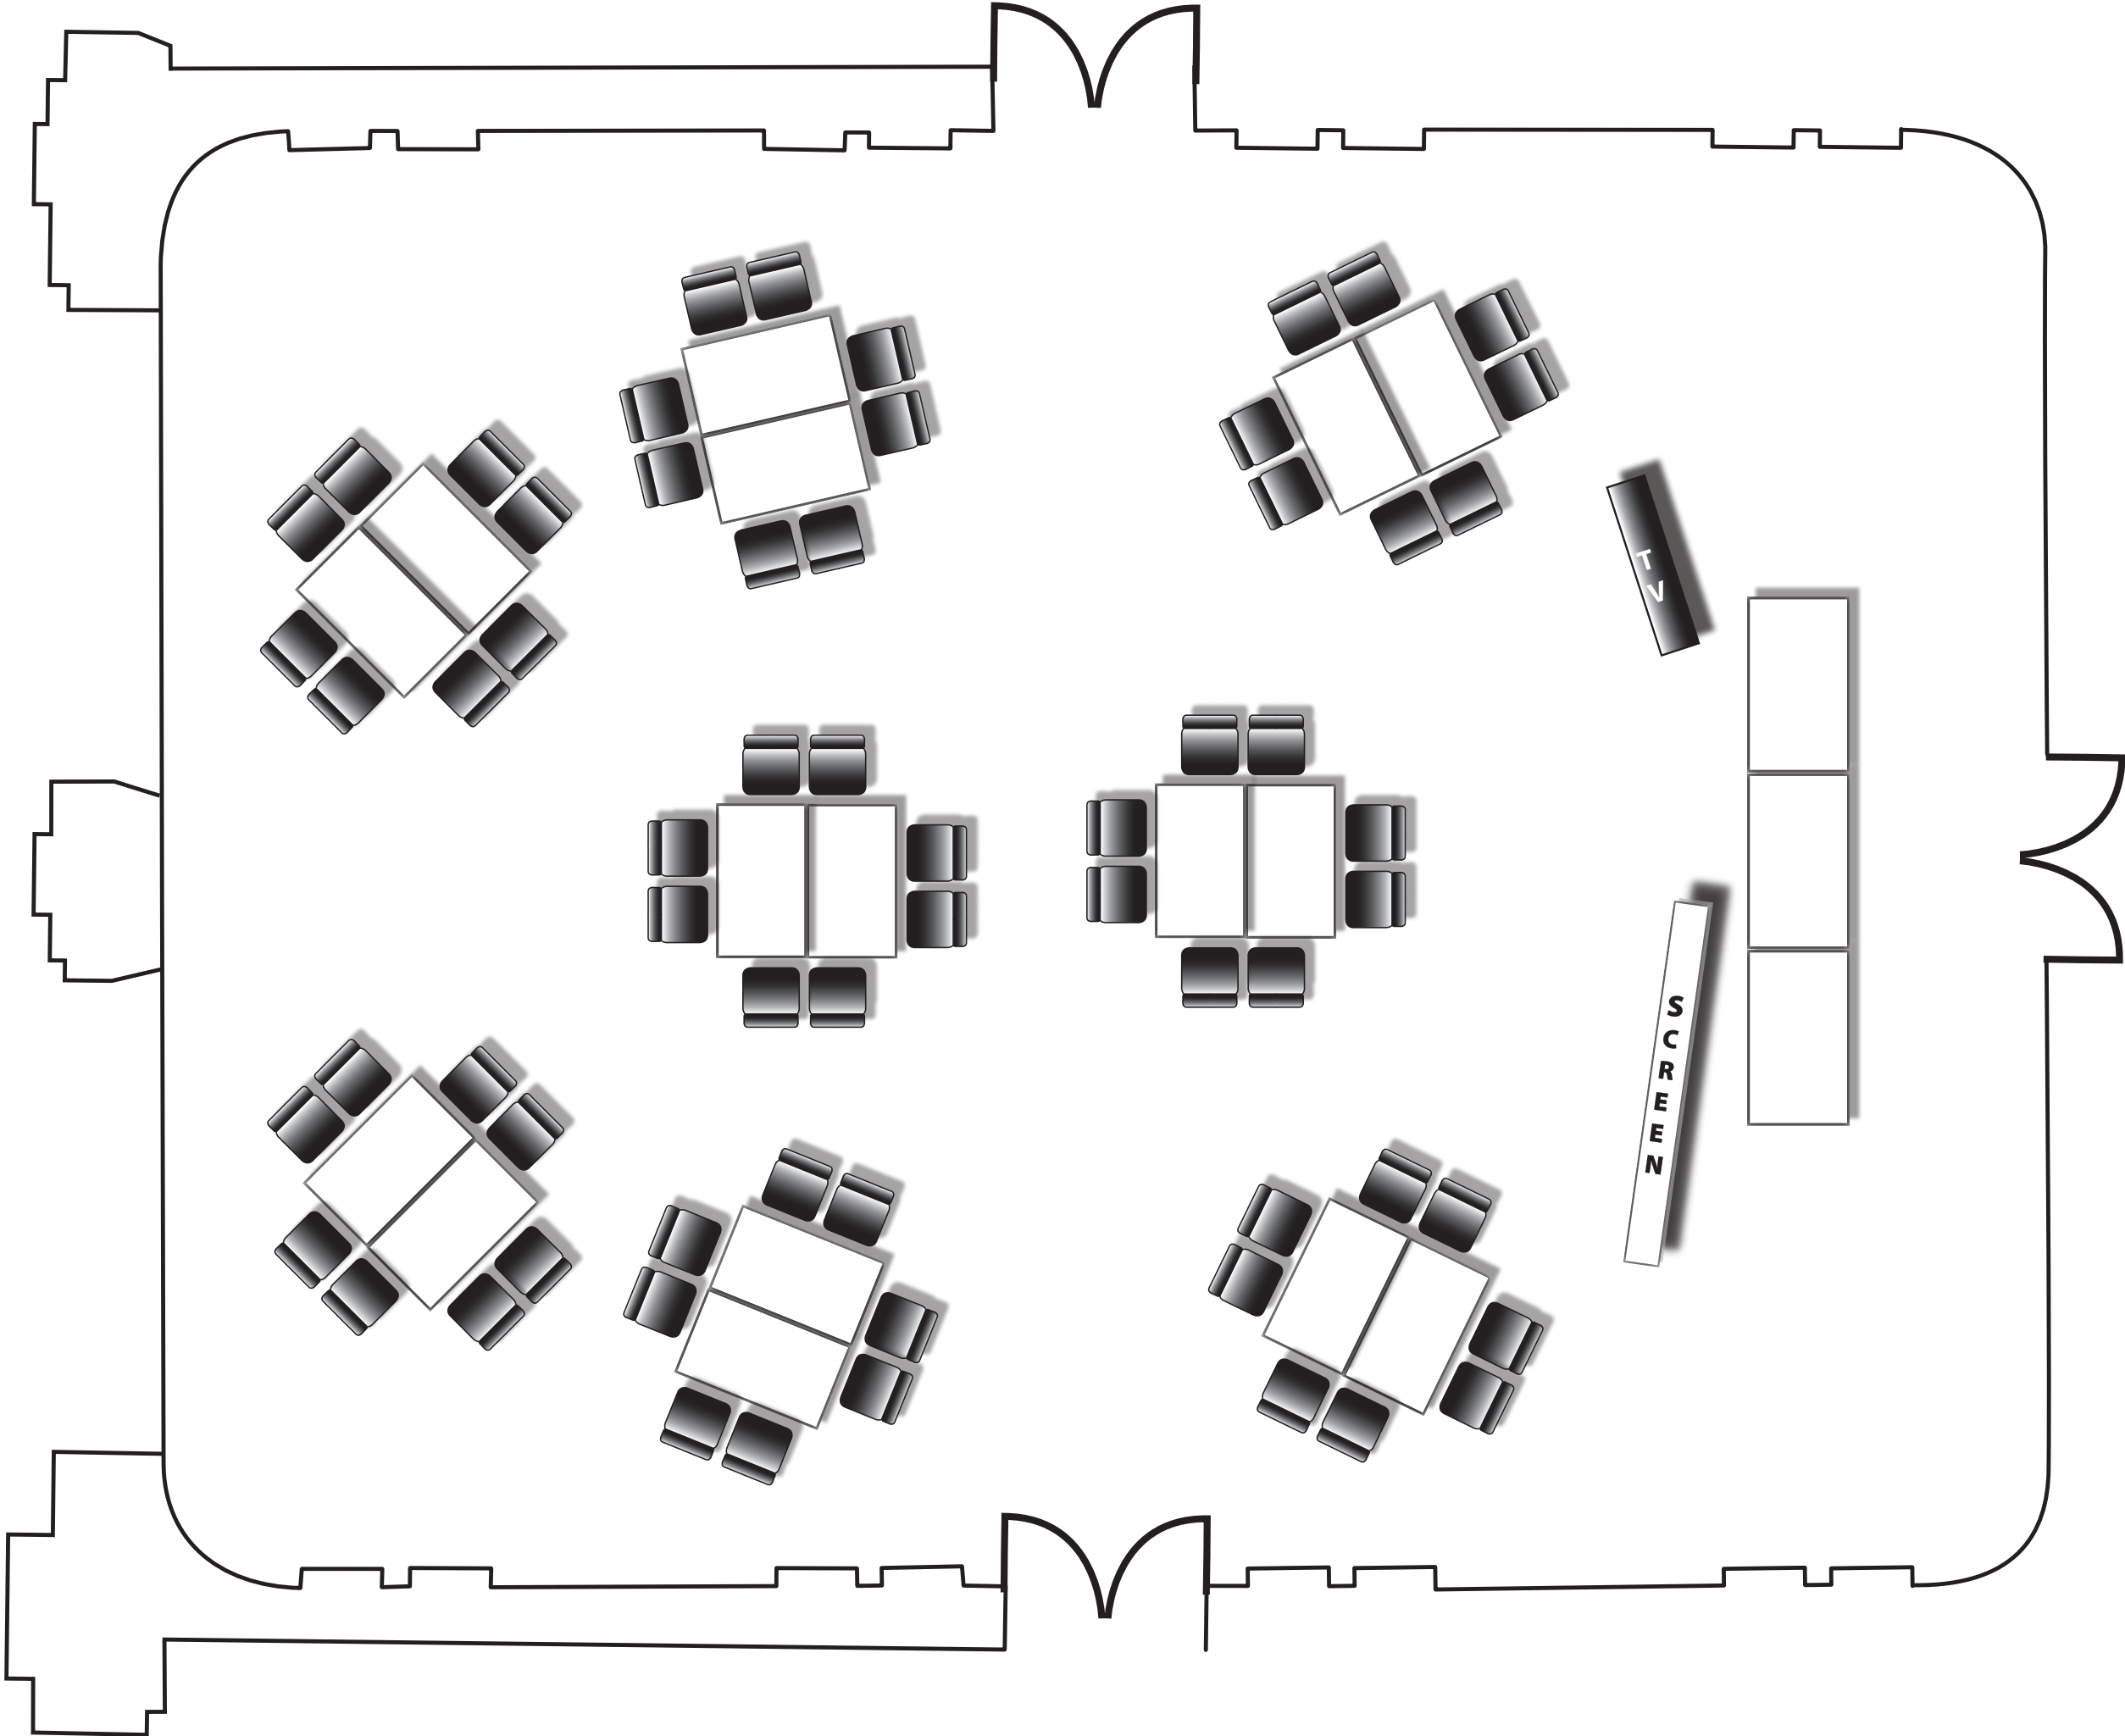

COUNCIL CHAMBER FUNCTION ROOM

Room Area 12.86 metres x 9.14 metres

Cabaret Style