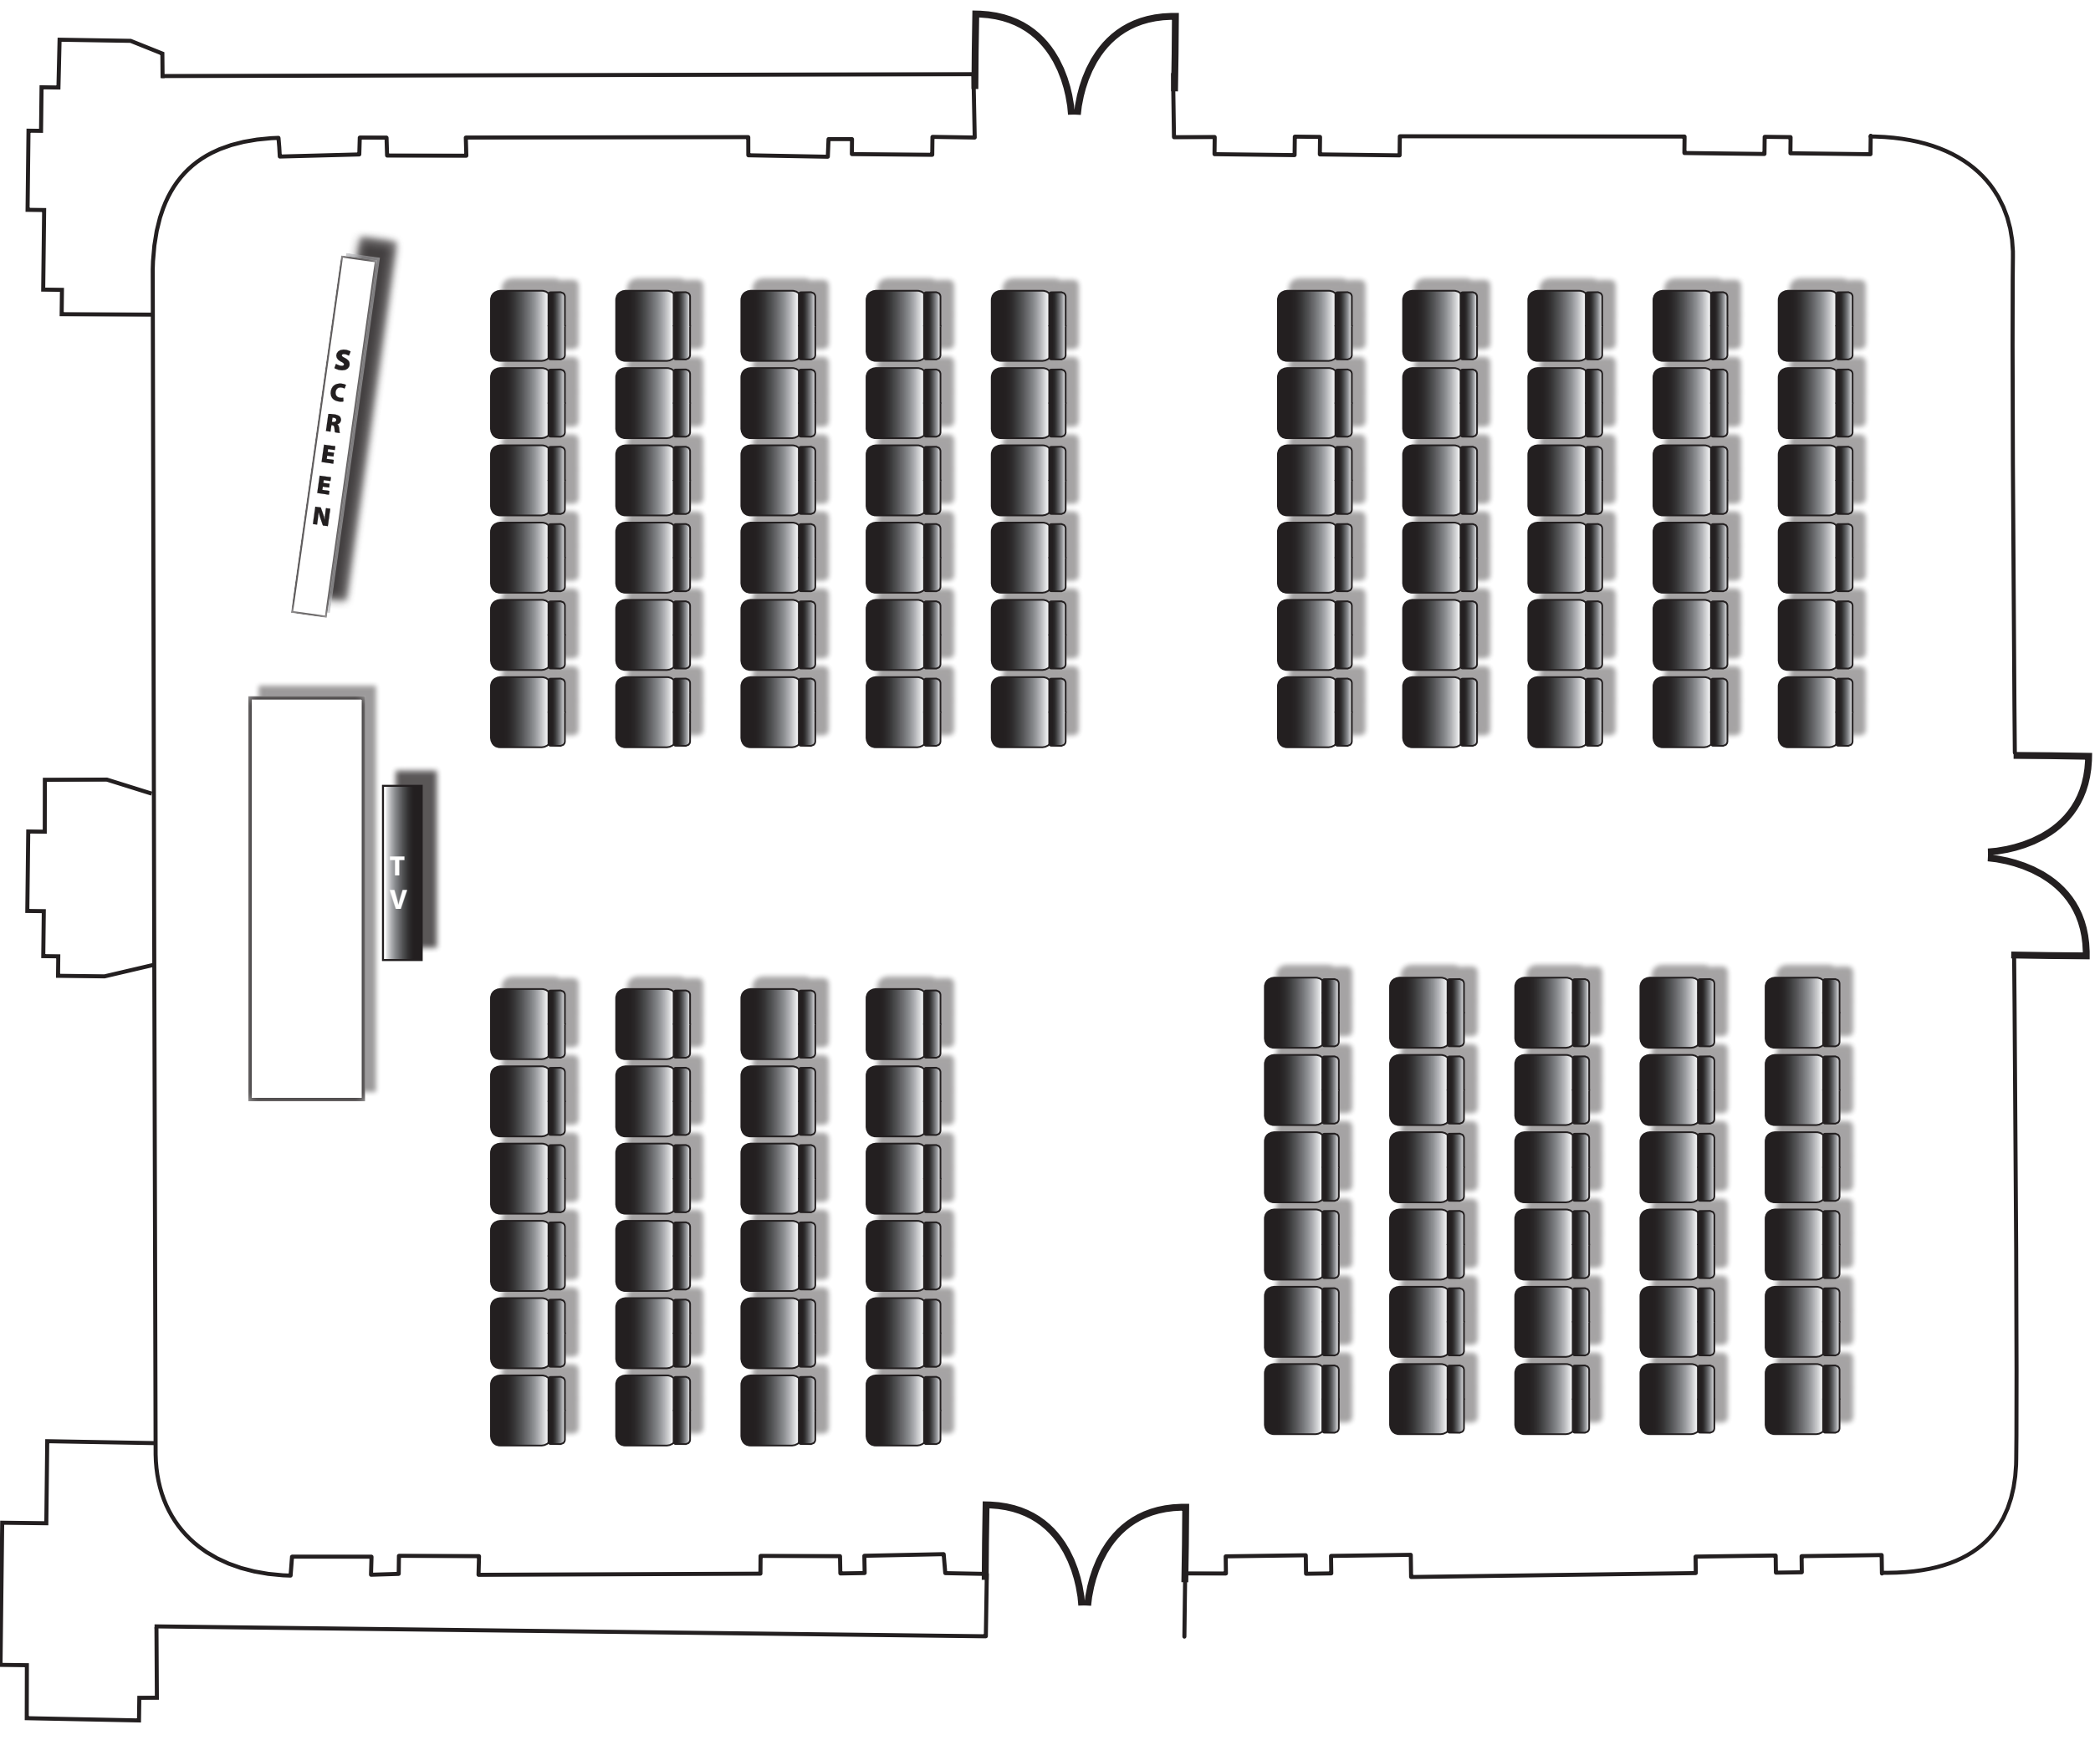

# COUNCIL CHAMBER FUNCTION ROOM

Room Area 12.86 metres x 9.14 metres

**Theatre**