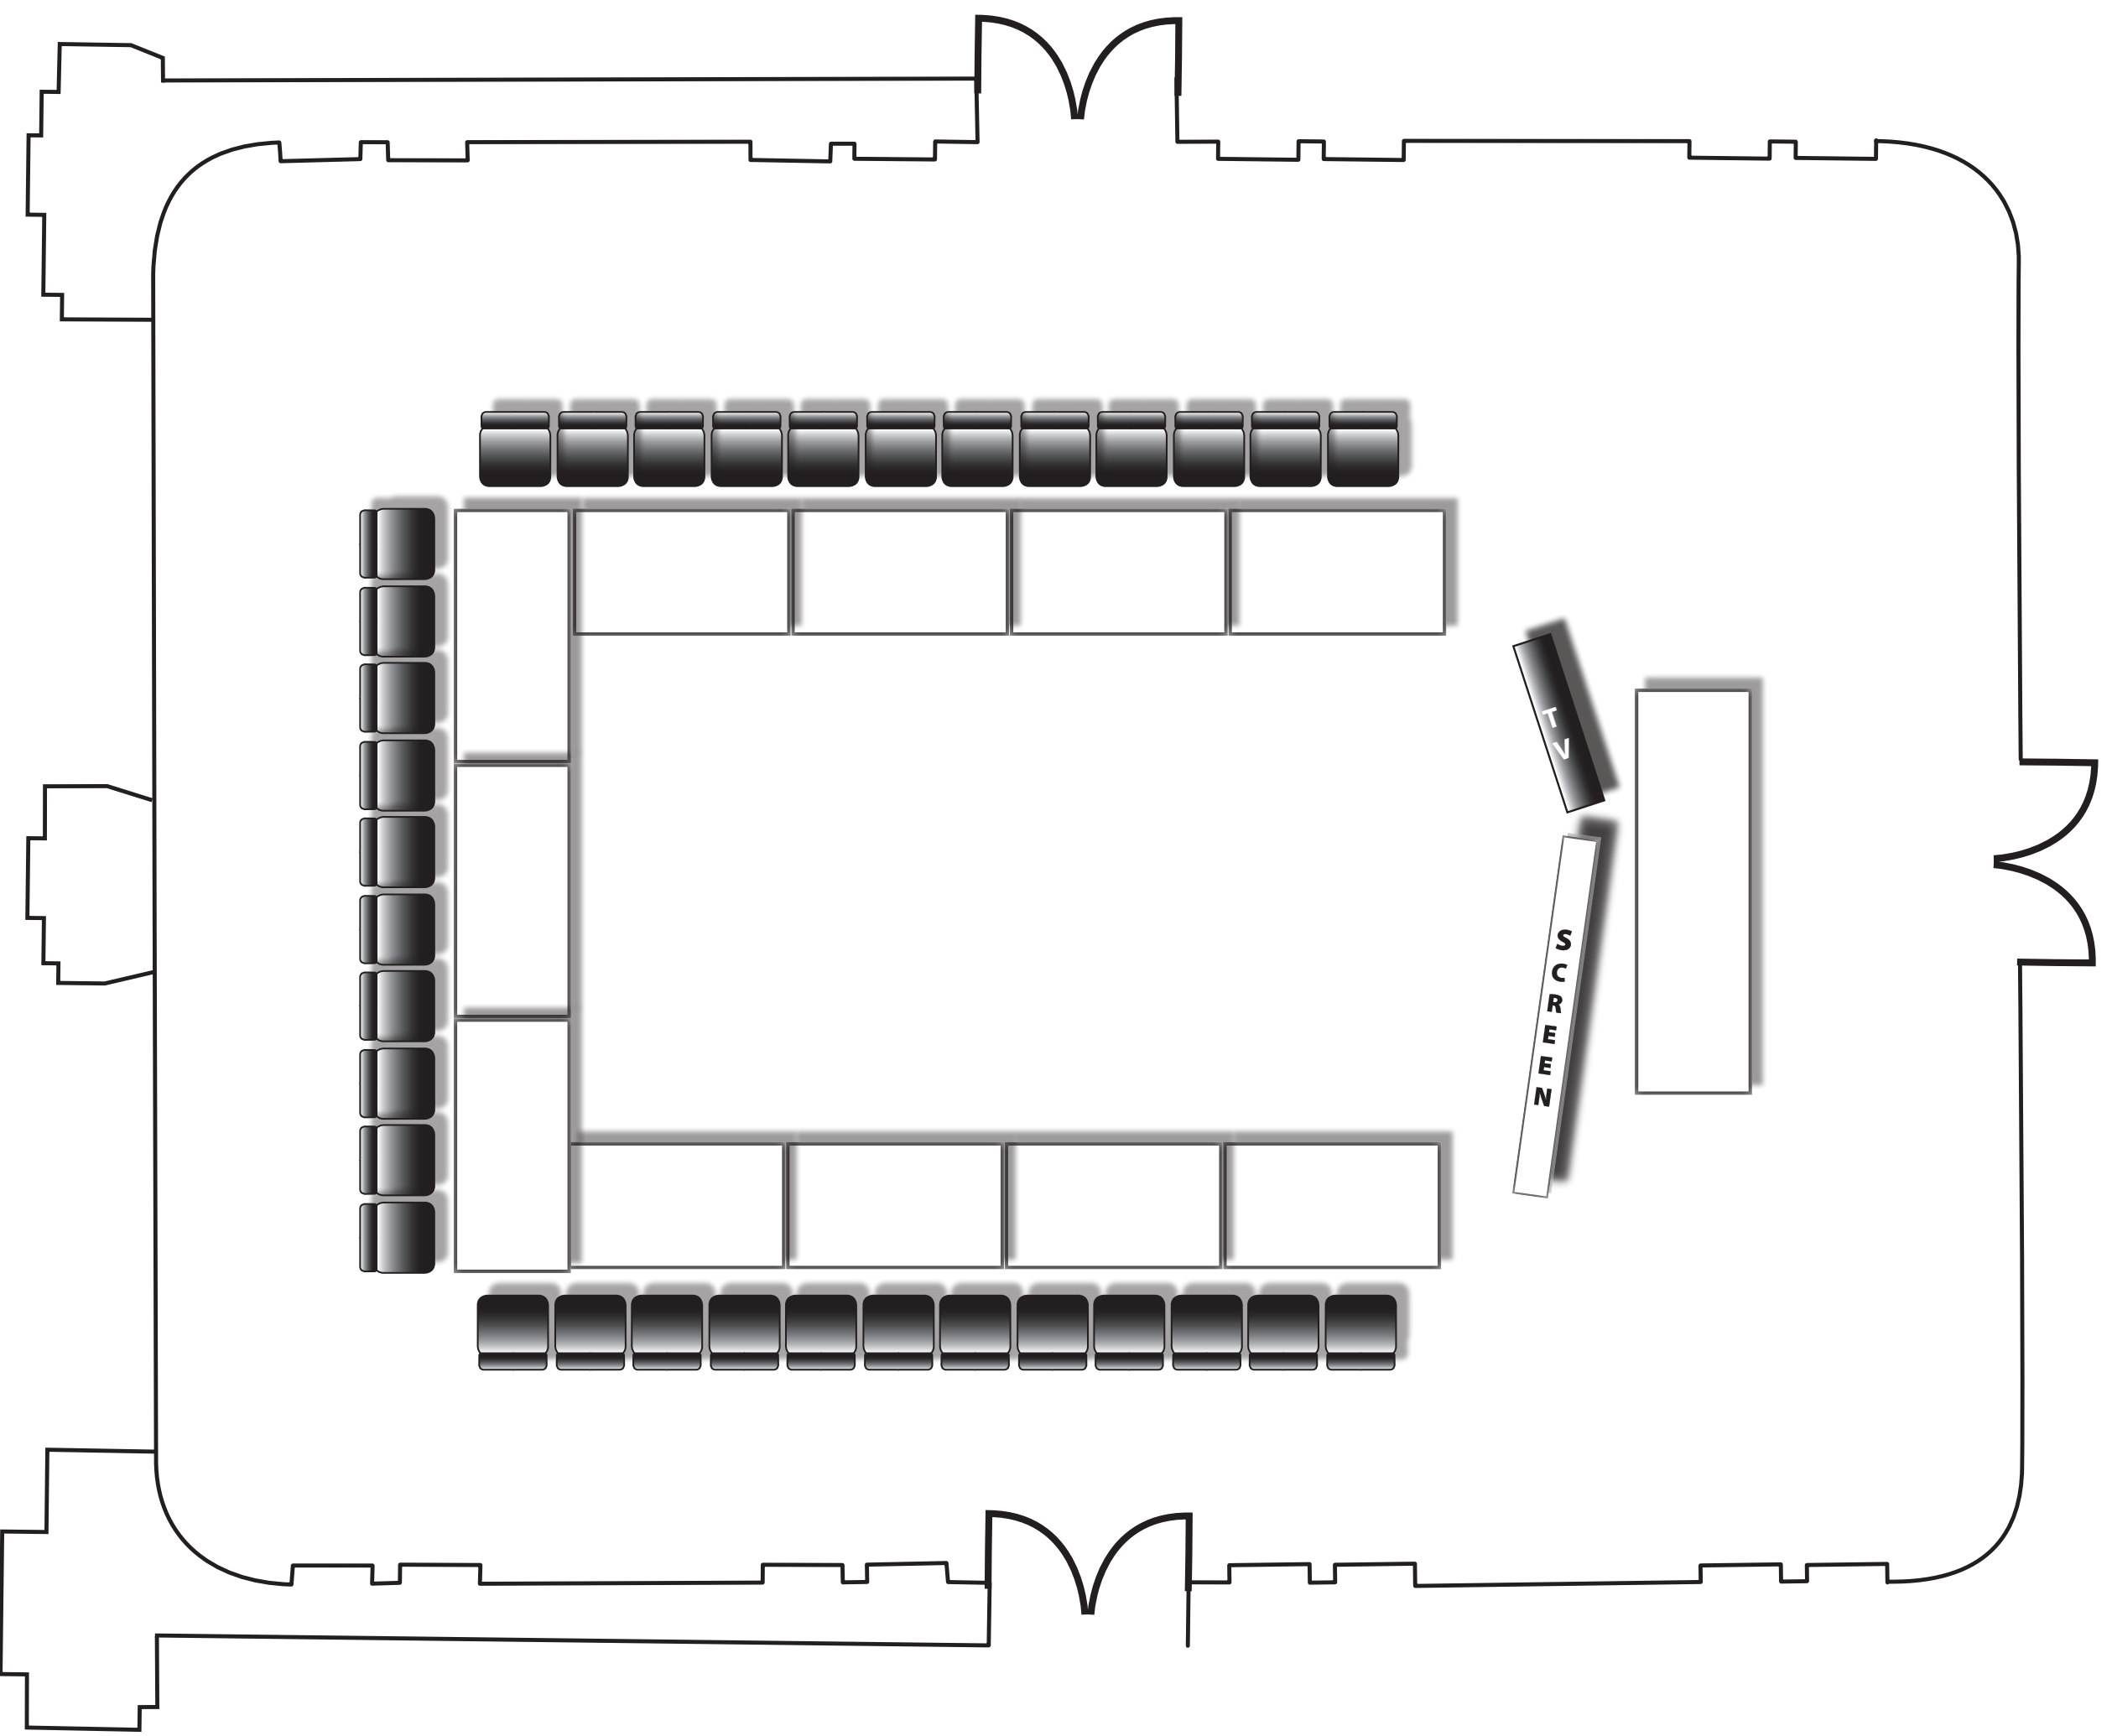

COUNCIL CHAMBER FUNCTION ROOM

Room Area 12.86 metres x 9.14 metres

Horseshoe