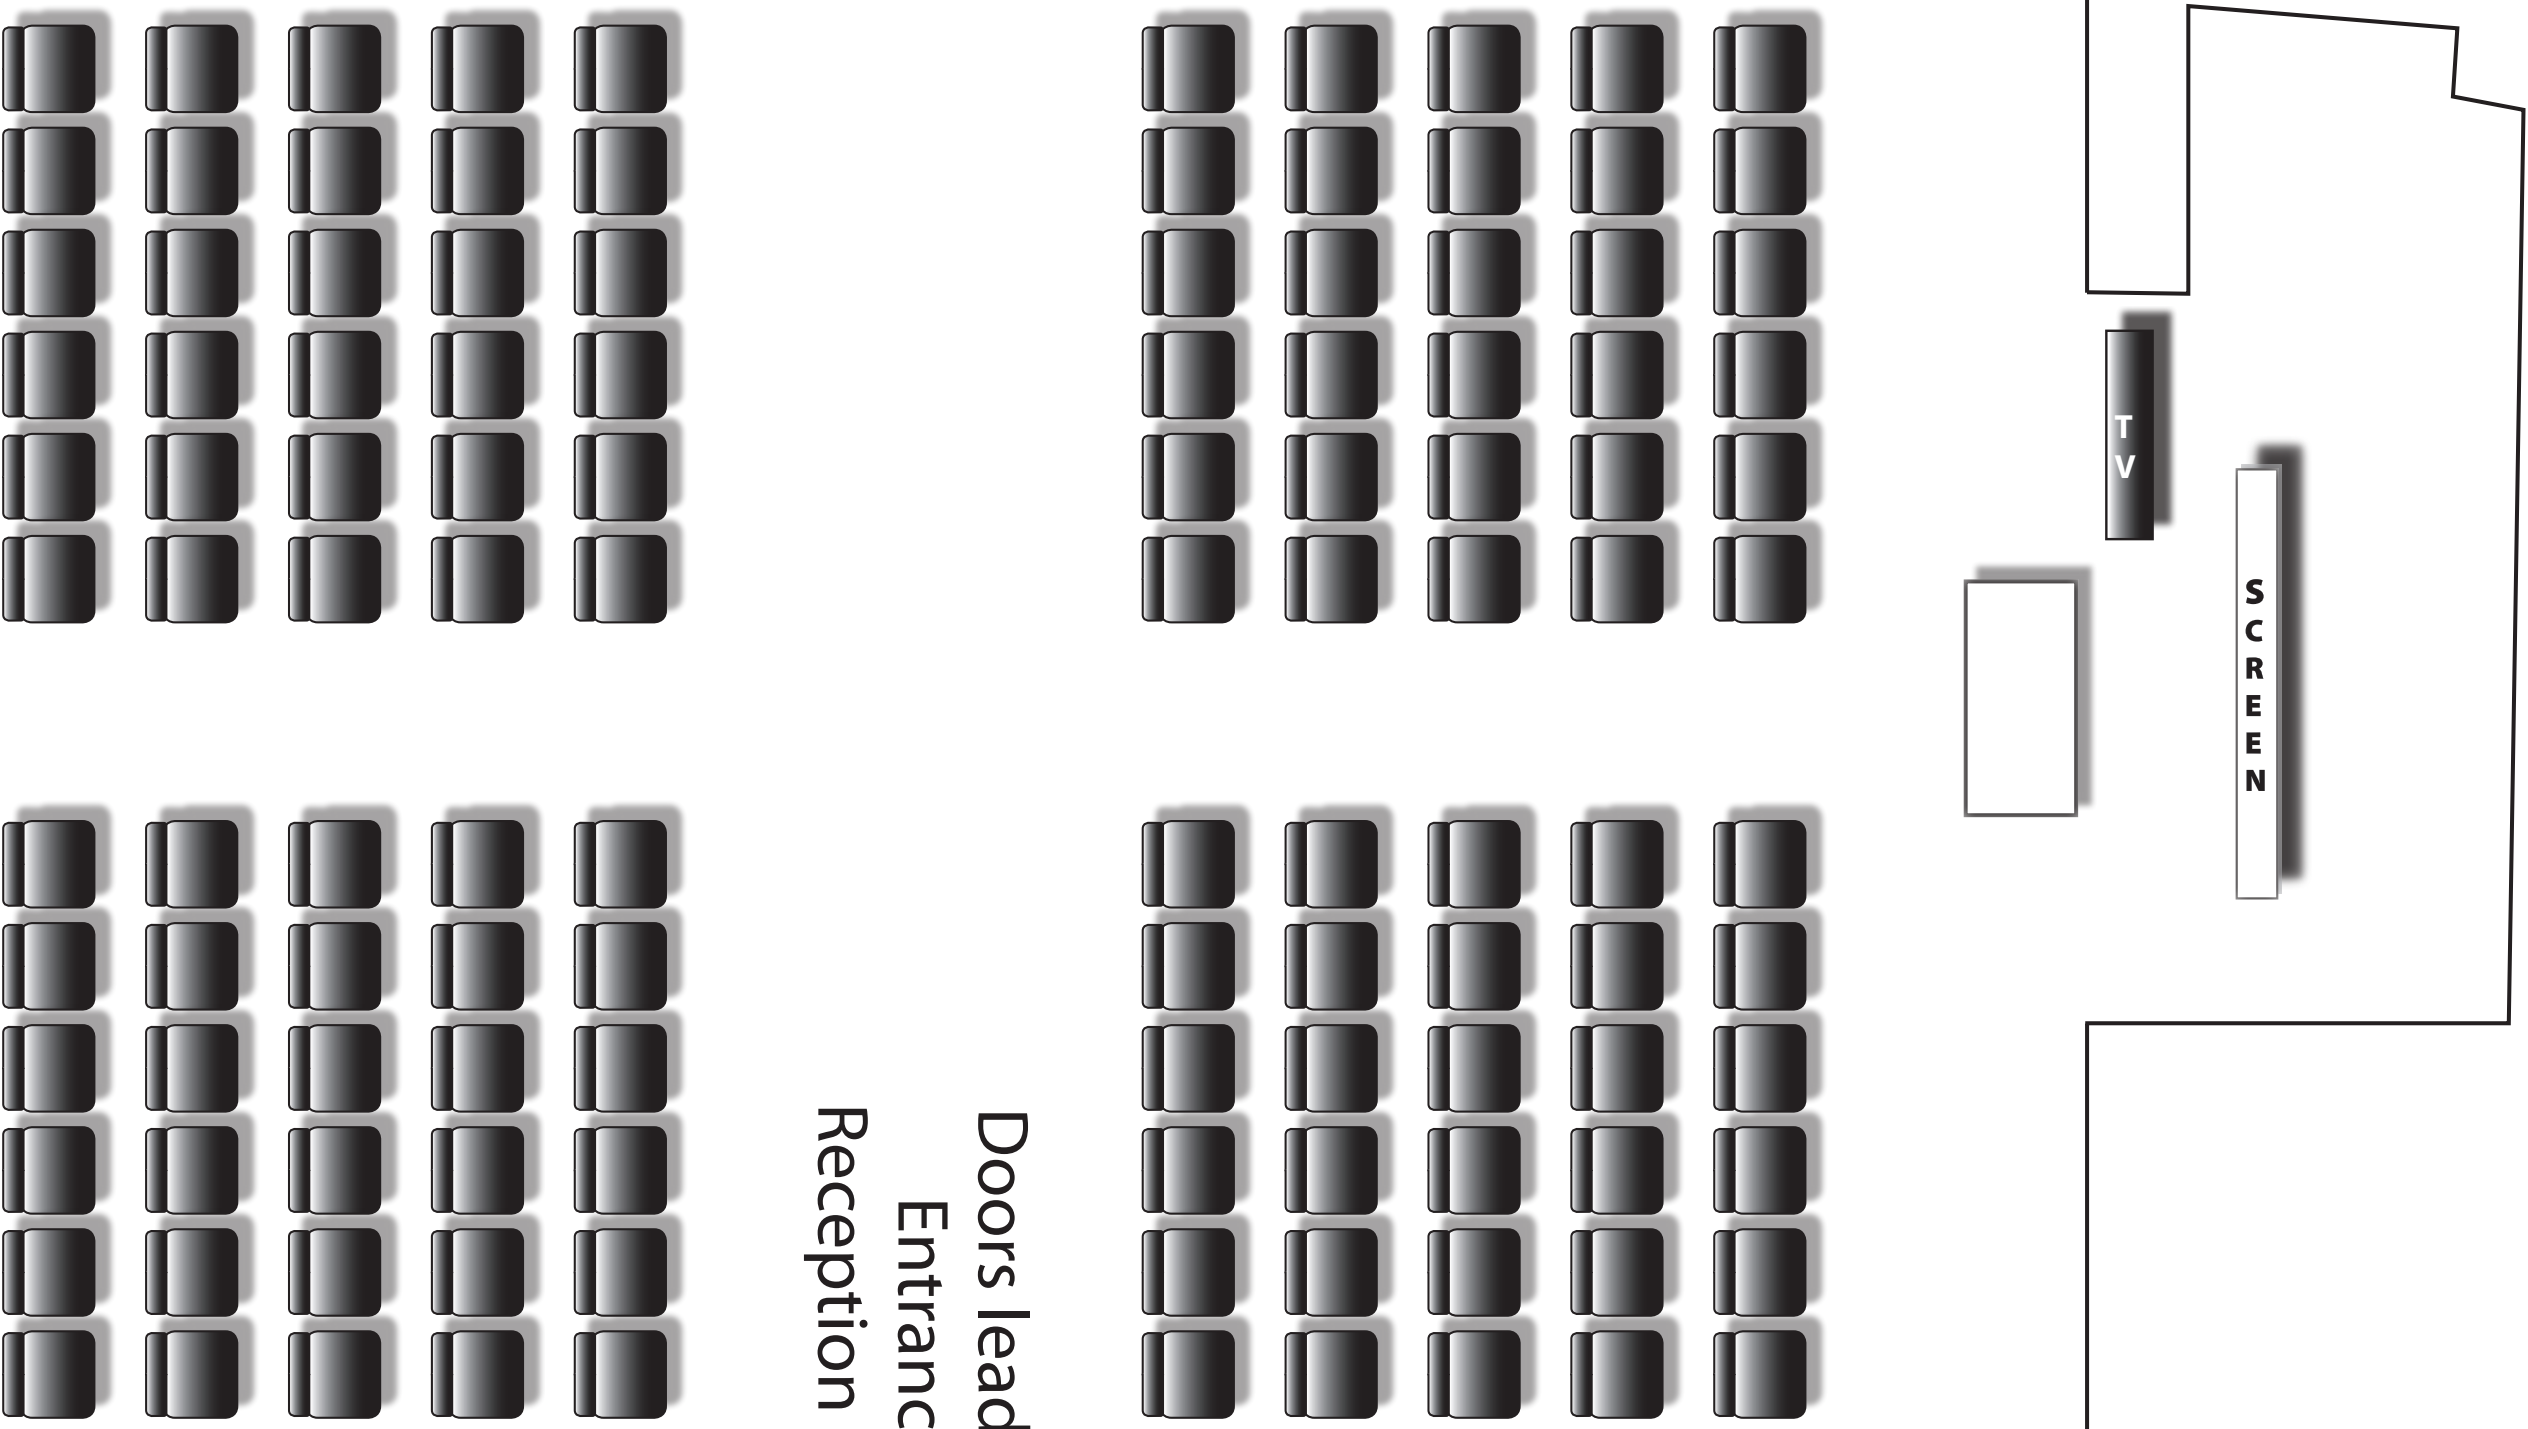

CAPESTHORNE ROOM

Room area 14.63 metres x 9.45 metres

Theatre

Doors leading to
Entrance &
Reception Lobby

Window

Window